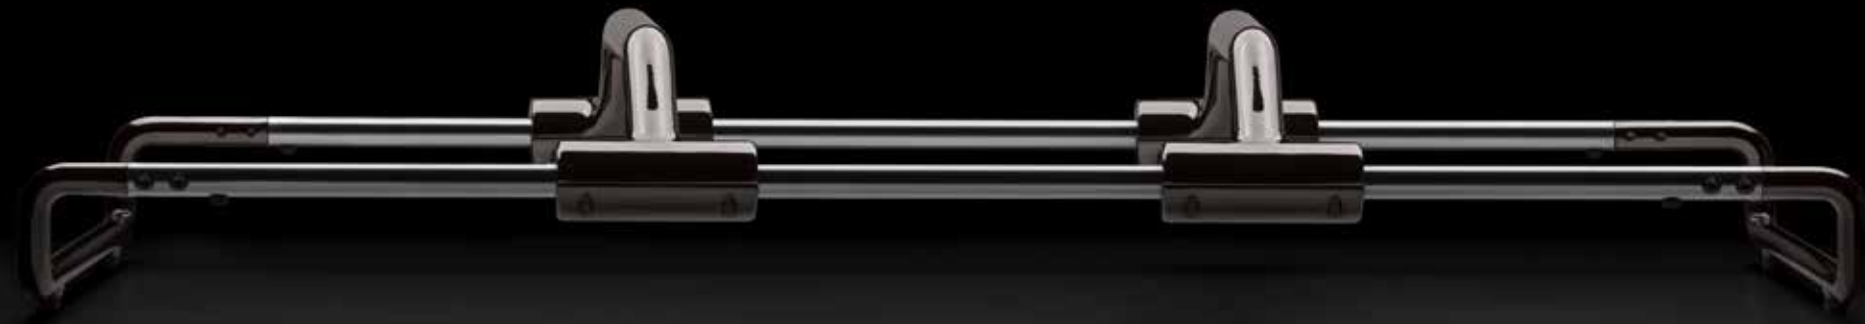

/ AB BAR

THE COLLECTION

/ DOUBLE AB BAR

The creative and unique equipment merges sliding push-up handles with a classic ab bar. Increase resistance to traditional ab exercises or use the double bars for a challenging series of push-ups. The beautiful design stokes curiosity-inspiring any number of inventive exercises.

/ DOUBLE AB BAR

/ GROUND HOOKS

Thanks to a wide range of tubes featuring various resistance levels and the Easy-Connect Hook System, it is possible to do hundreds of strength training, resistance and coordination exercises.