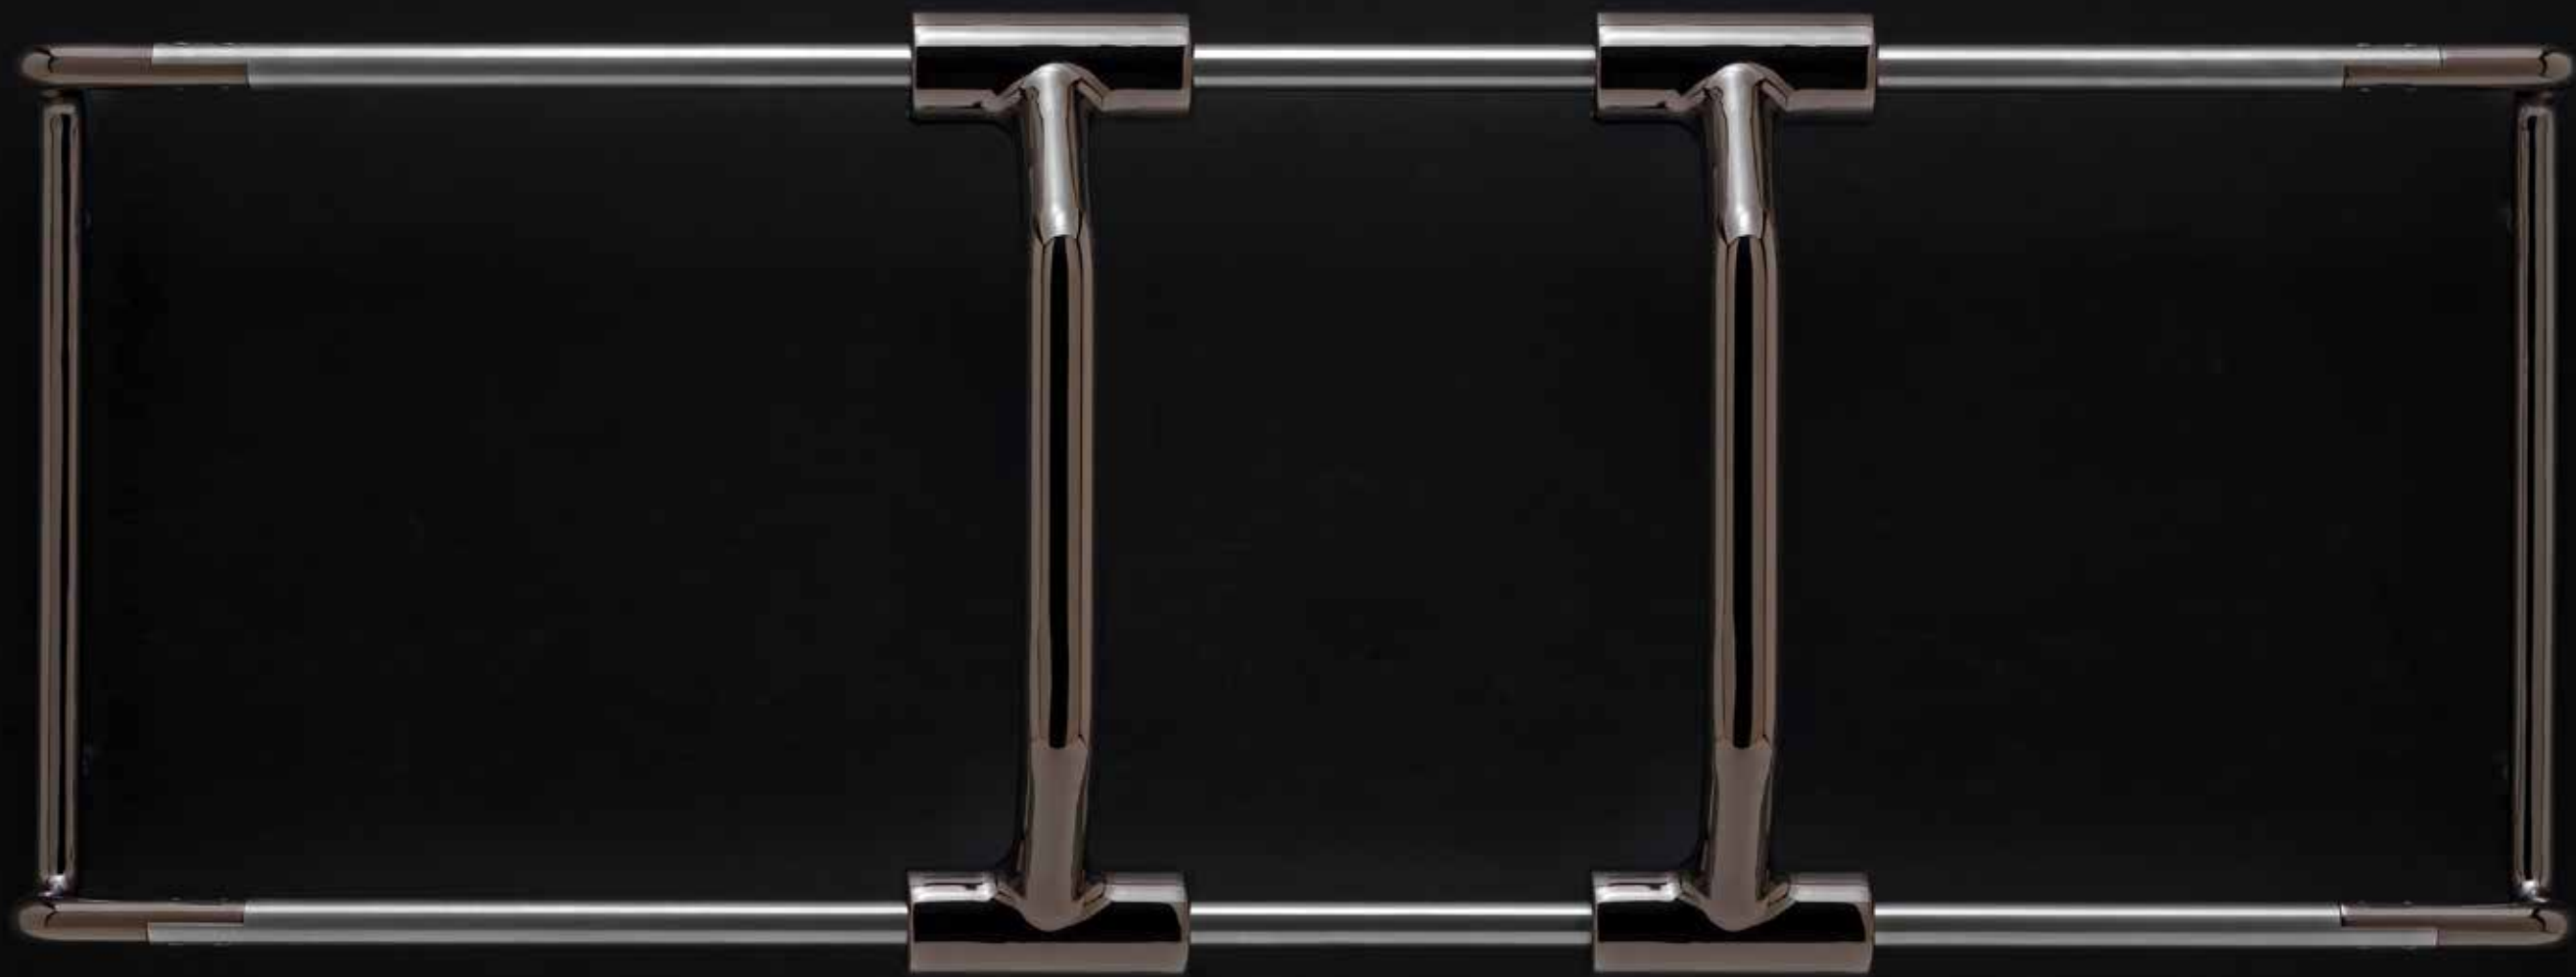

/ DOUBLE AB BAR

/ GROUND HOOKS

Thanks to a wide range of tubes featuring various resistance levels and the Easy-Connect Hook System, it is possible to do hundreds of strength training, resistance and coordination exercises.