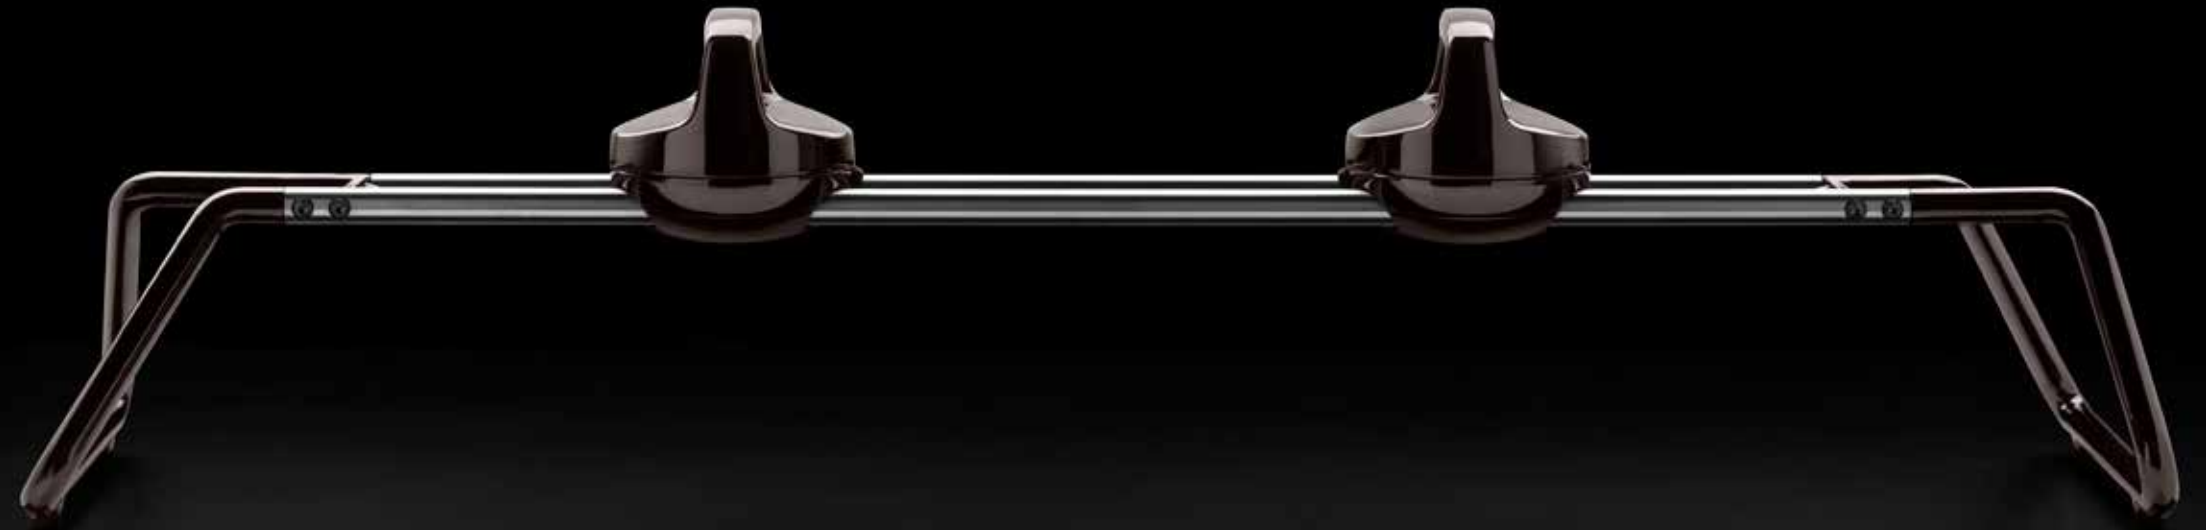

/ GROUND HOOKS

THE COLLECTION

BEAUTY IS POWER.
IT UNLOCKS SELF-ESTEEM.

/ LUXURY HANDLES

Show your true colors with these personal luxury handles, durable and smooth with leather wraps clip-on with ease to resistance bands. The kit comes with two handles and five bands of varying resistance: 10 lbs, 20 lbs, 30 lbs, 40 lbs, and 50 lbs. Increase strength, endurance, flexibility, balance, and mobility with resistance training.

BEAUTY IS POWER.
IT LOWERS FEAR.

/ STABILITY BOARD

This solid, versatile, premier accessory has quickly gained popularity for balance and functional training, calisthenics and acro-yoga for its effectiveness and universality.

BEAUTY IS POWER.
IT MAKES WHAT'S HEAVY, LIGHTER.

/ SLIDING PUSH-UPS

Sliding Push-Ups bring the workout to another level with smooth gliding and rotating handles. Increase strength, stability and endurance with increasingly difficult and complex push-up variations, activating the entire core and enabling the muscles to be trained in different ways.