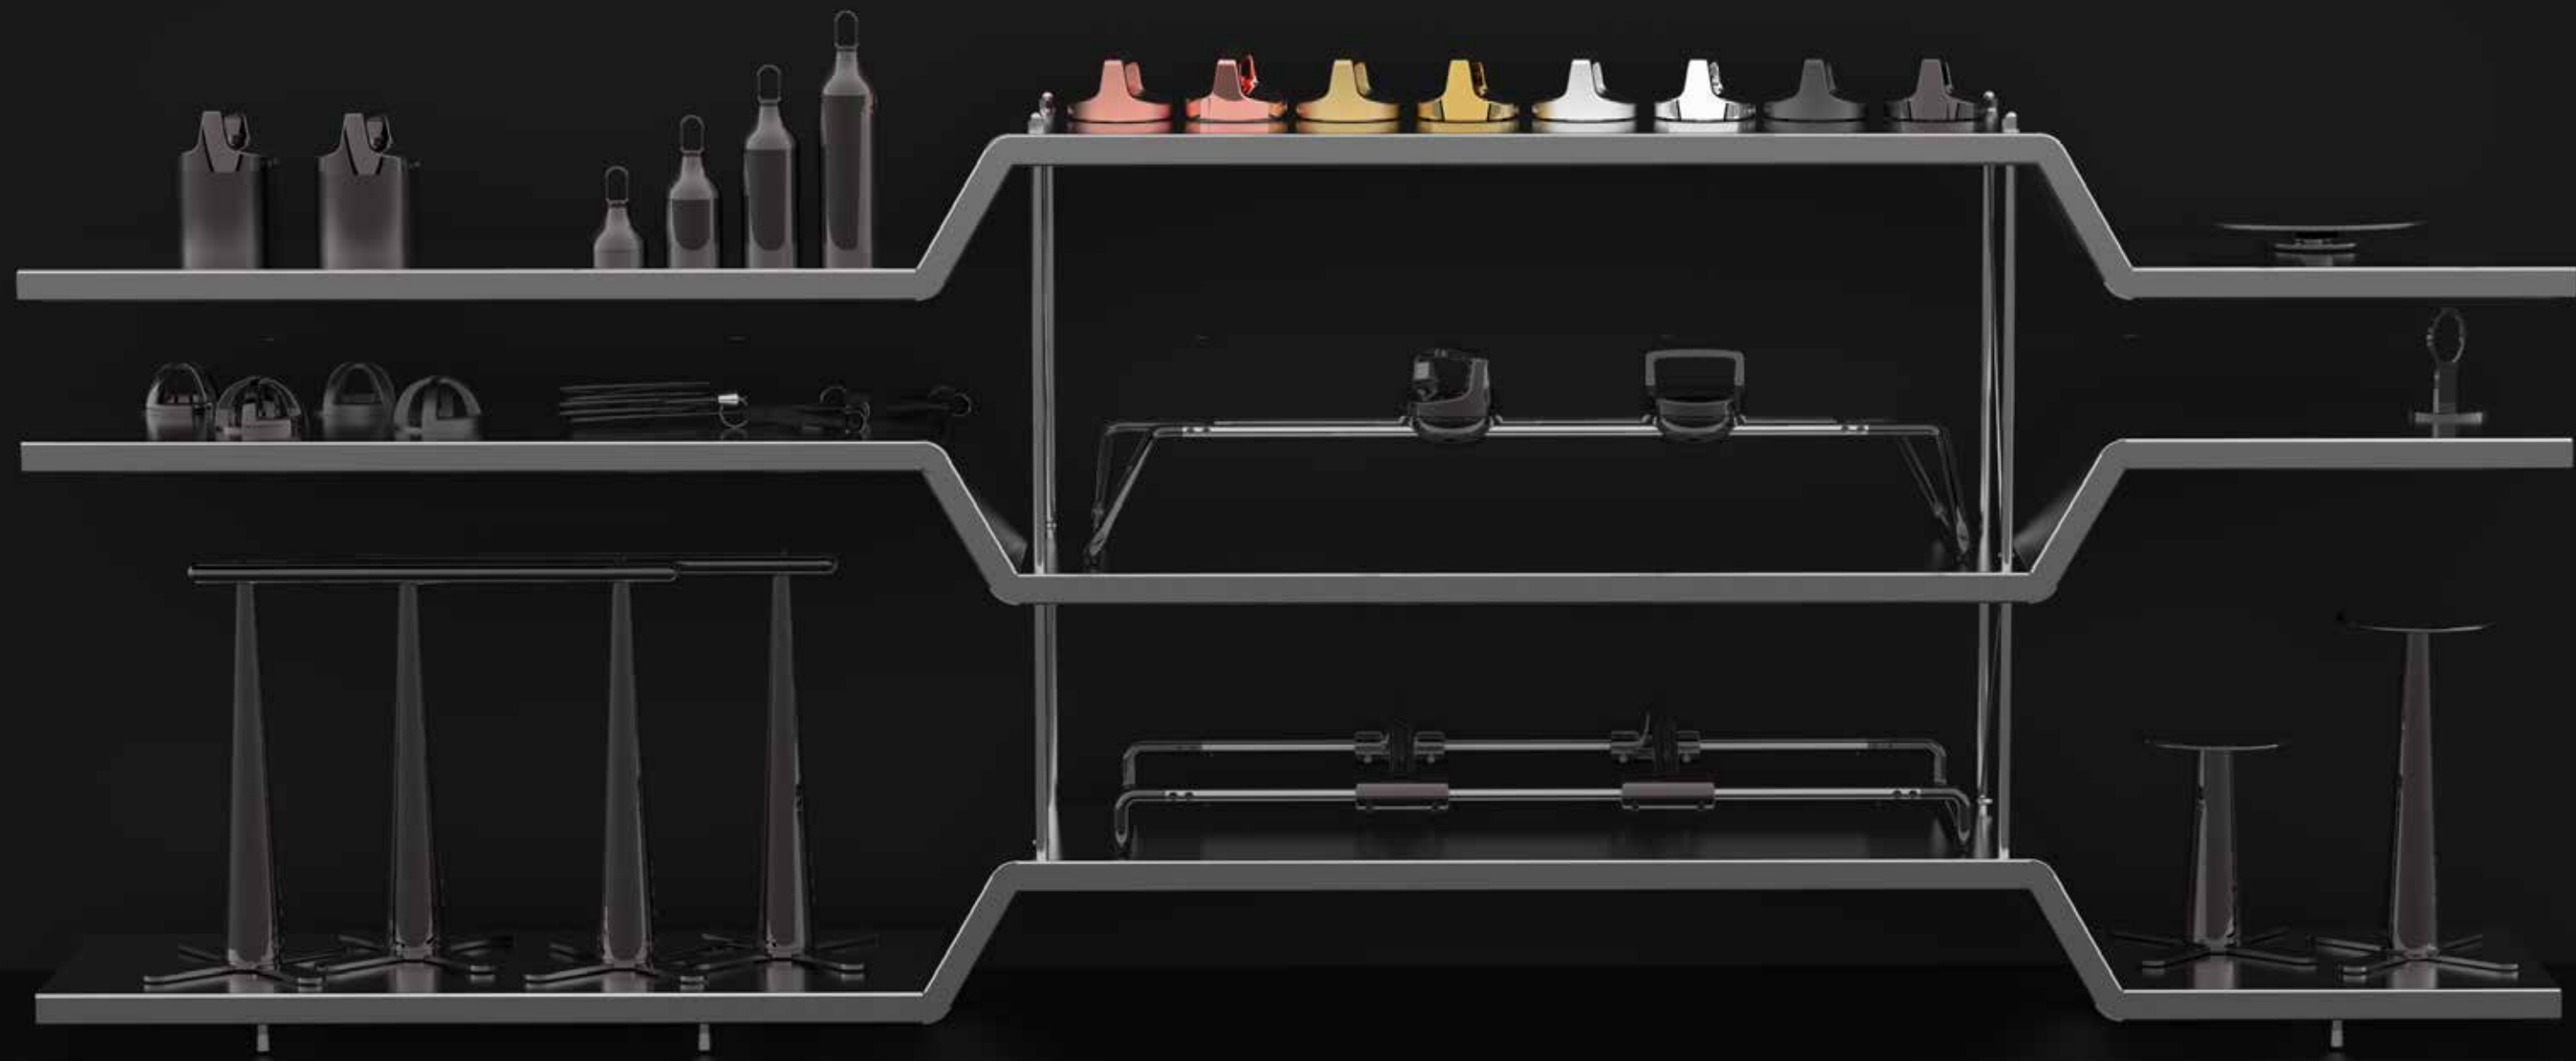

/ PULL-UP BAR

THE COLLECTION

/ PERSONAL GYM WALL

A complete personal gym in a sleek compact design. The reflective finish on the wall creates a mirror effect allowing one to improve their form for optimal results. Consisting of the Pull-Up Bar, Dip Bars, two Overhead Hooks for TRX, two Elevated Hooks and two Ground Hooks for resistance bands. Includes resistance bands kit with luxury clip-on handles and five bands of varying resistance: 10 lbs, 20 lbs, 30 lbs, 40 lbs and 50 lbs.

The beautiful design and durable tools enable hundreds of exercises for an always inspired workout.

/ MYLIBRERIA

This shelf was born of a complex system merging high-quality materials and technologies, designed and tested by experienced engineers. MyLibreria was built to elegantly display the unique design of and safely store the MyJewels Collection, complimenting any interior space. The vast selection of finishes and colors provides numerous personal and custom solutions.