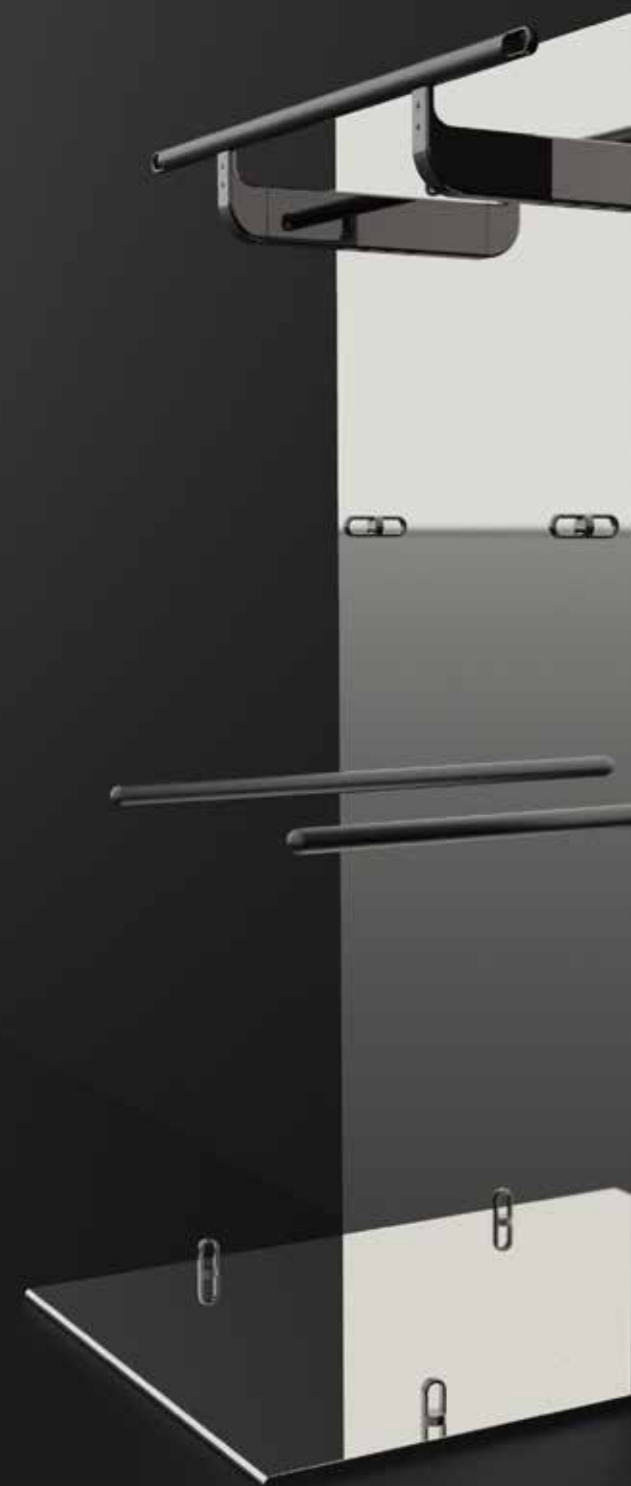

/ PERSONAL GYM WALL

A complete personal gym in a sleek compact design. The reflective finish on the wall creates a mirror effect allowing one to improve their form for optimal results. Consisting of the Pull-Up Bar, Dip Bars, two Overhead Hooks for TRX, two Elevated Hooks and two Ground Hooks for resistance bands. Includes resistance bands kit with luxury clip-on handles and five bands of varying resistance: 10 lbs, 20 lbs, 30 lbs, 40 lbs and 50 lbs.

The beautiful design and durable tools enable hundreds of exercises for an always inspired workout.