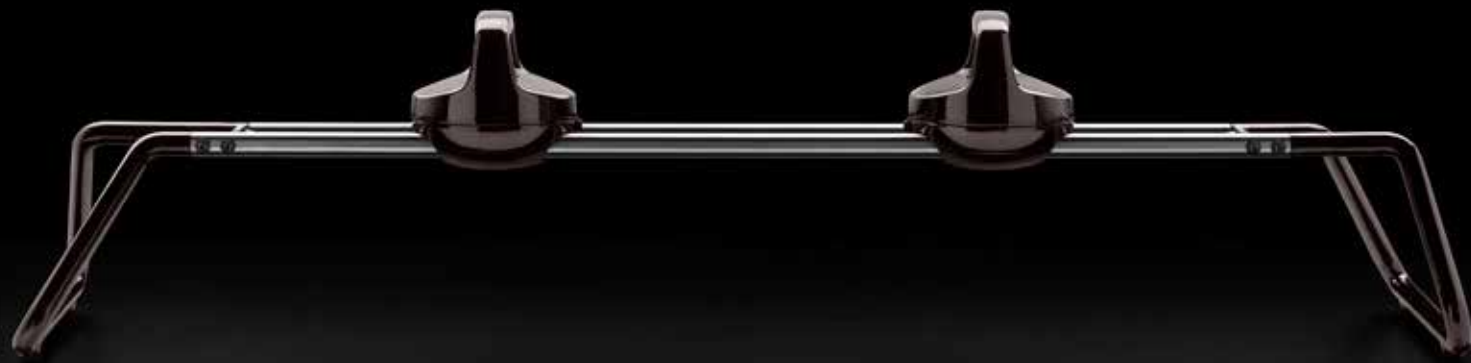

MY JEWELS COLLECTION

SUPREME INDOOR FITNESS ACCESSORIES

WHEN BEAUTY MEETS FITNESS.

WHEN BEAUTY MEETS FITNESS	012
PARALLETES	020
PISTOLS	024
BATTLE ROPE LOOP	032
AB BAR	036
DOUBLE AB BAR	042
GROUND HOOKS	050
LUXURY HANDLES	058
STABILITY BOARD	062
SLIDING PUSH-UPS	070
FIXED PUSH-UPS	076
ROTARY PUSH-UPS	082
PULL-UP BAR	090
PERSONAL GYM WALL	096
MYLIBRERIA	104
FINISHES & MATERIALS	114
MYEQUILIBRIA APP	130
FOUNDERS & DESIGNERS	132
AWARDS	134
OFFICES & DISTRIBUTORS	136