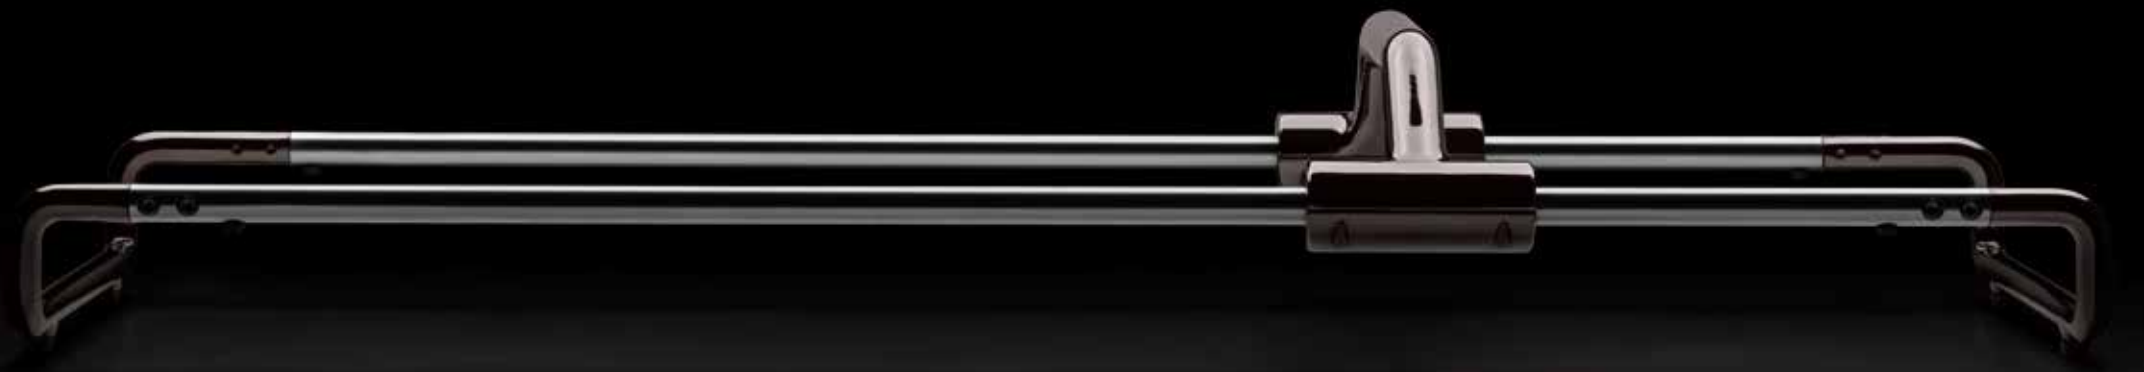

BEAUTY IS POWER.
IT REWARDS.

/ AB BAR

This is a professional and innovative version of an old-school ab wheel. The handlebar, incorporated into a specially designed parallel steel track, allows for a smooth, guided movement.

/ AB BAR

THE COLLECTION

/ DOUBLE AB BAR

The creative and unique equipment merges sliding push-up handles with a classic ab bar. Increase resistance to traditional ab exercises or use the double bars for a challenging series of push-ups. The beautiful design stokes curiosity-inspiring any number of inventive exercises.

/ DOUBLE AB BAR

/ GROUND HOOKS

Thanks to a wide range of tubes featuring various resistance levels and the Easy-Connect Hook System, it is possible to do hundreds of strength training, resistance and coordination exercises.