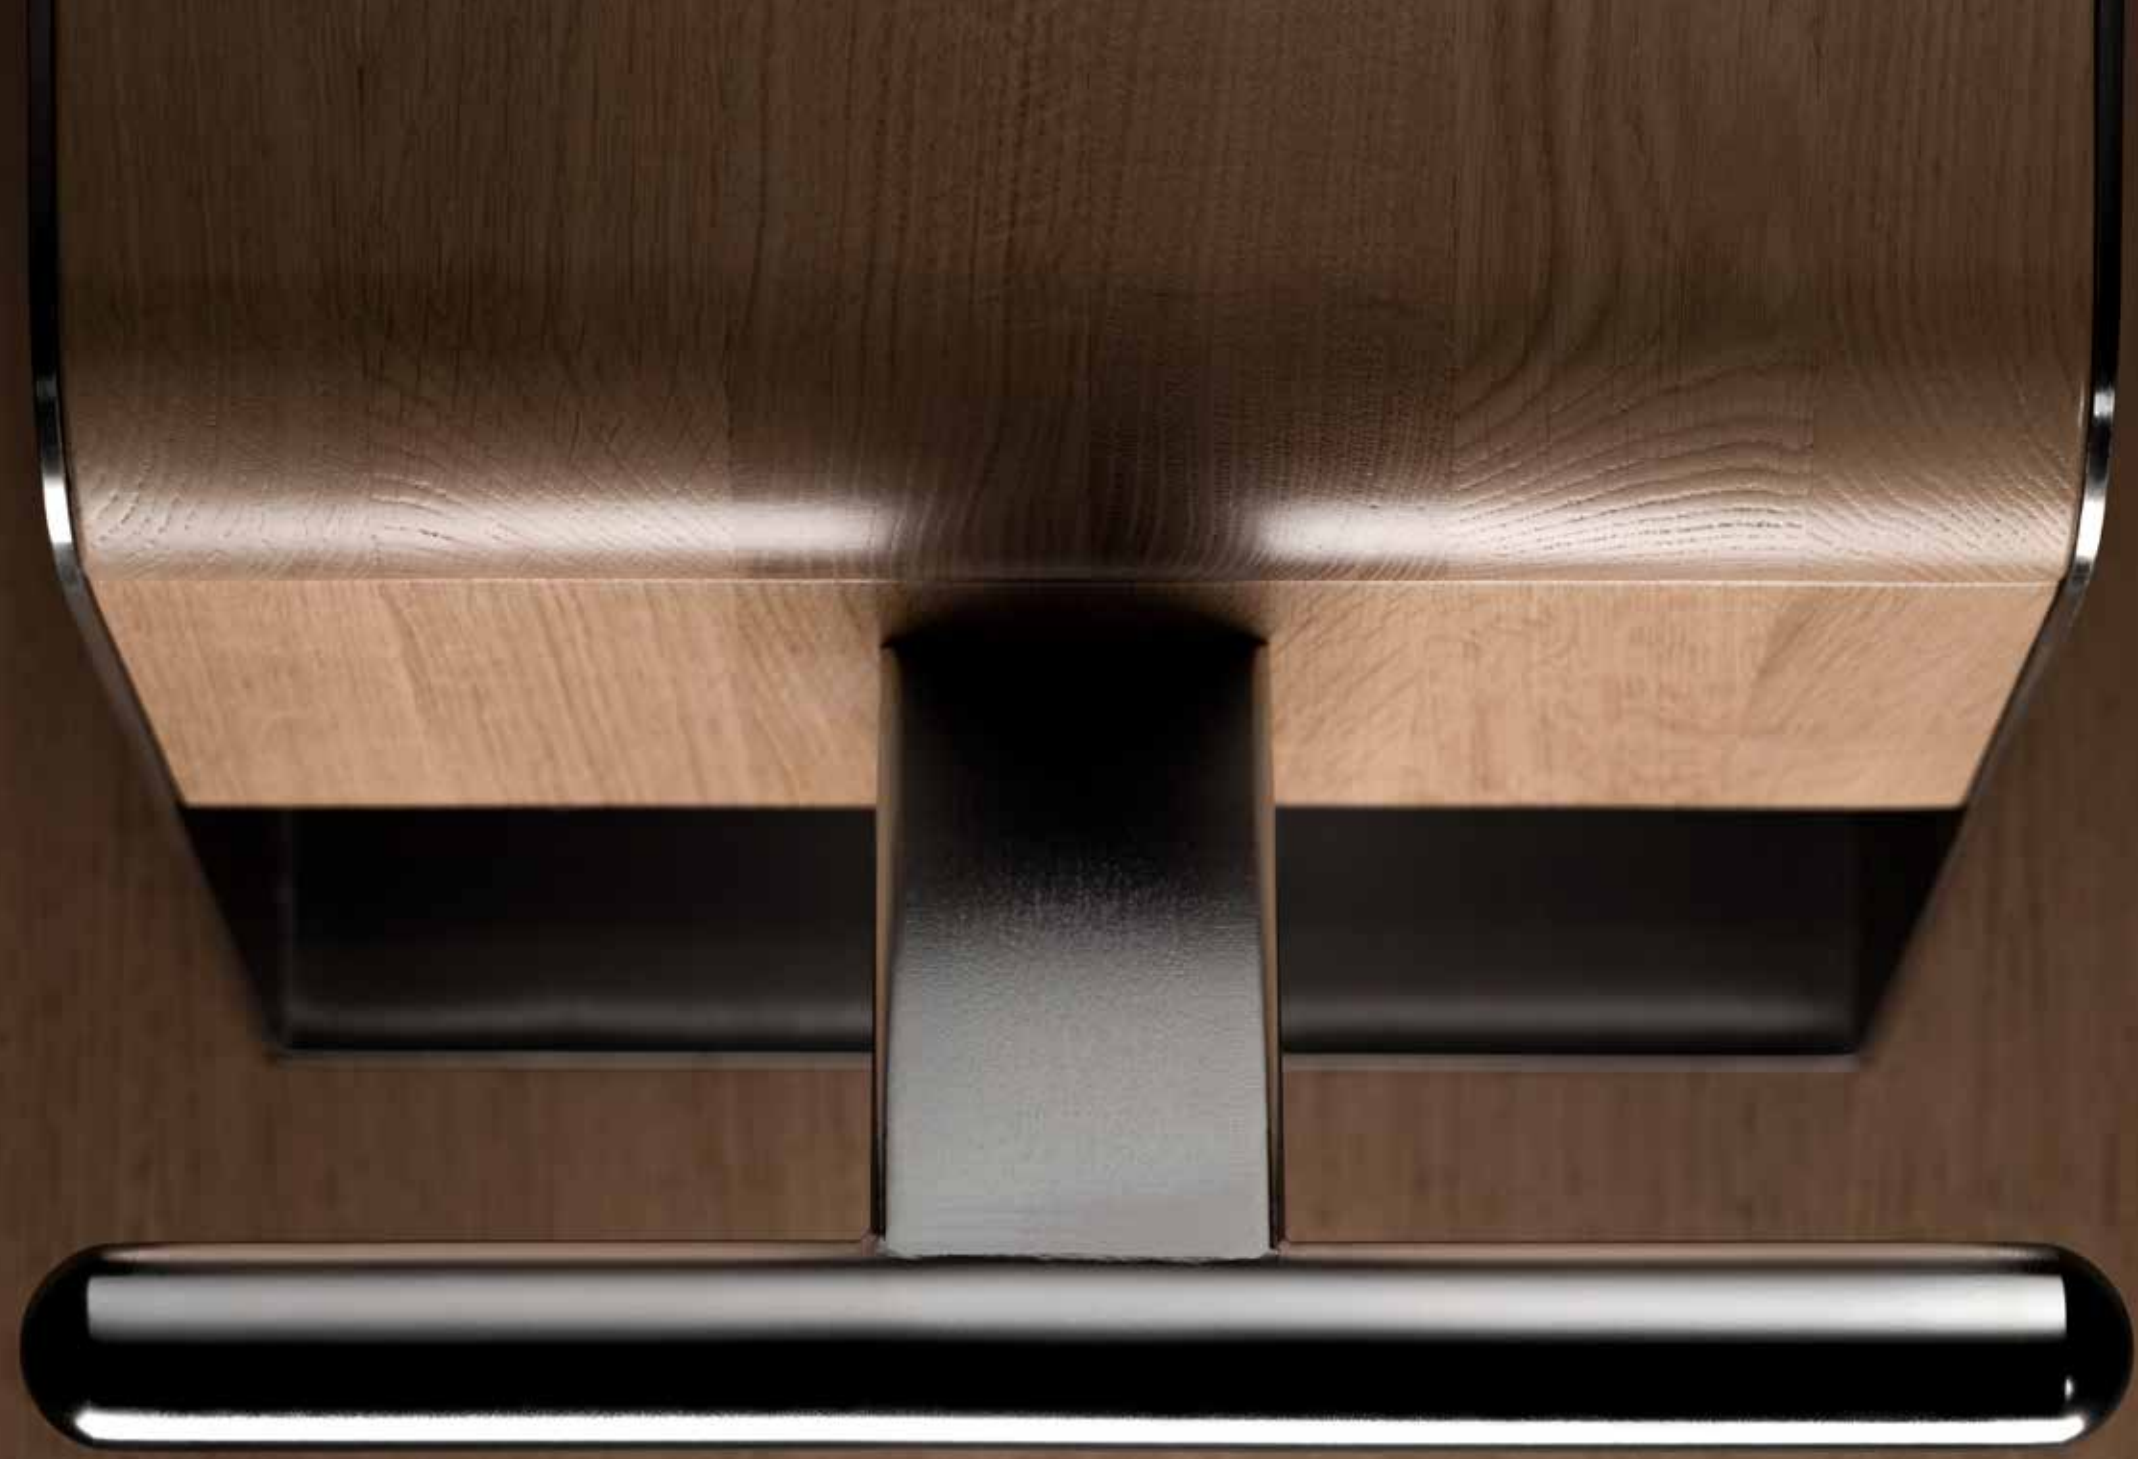

Materials.