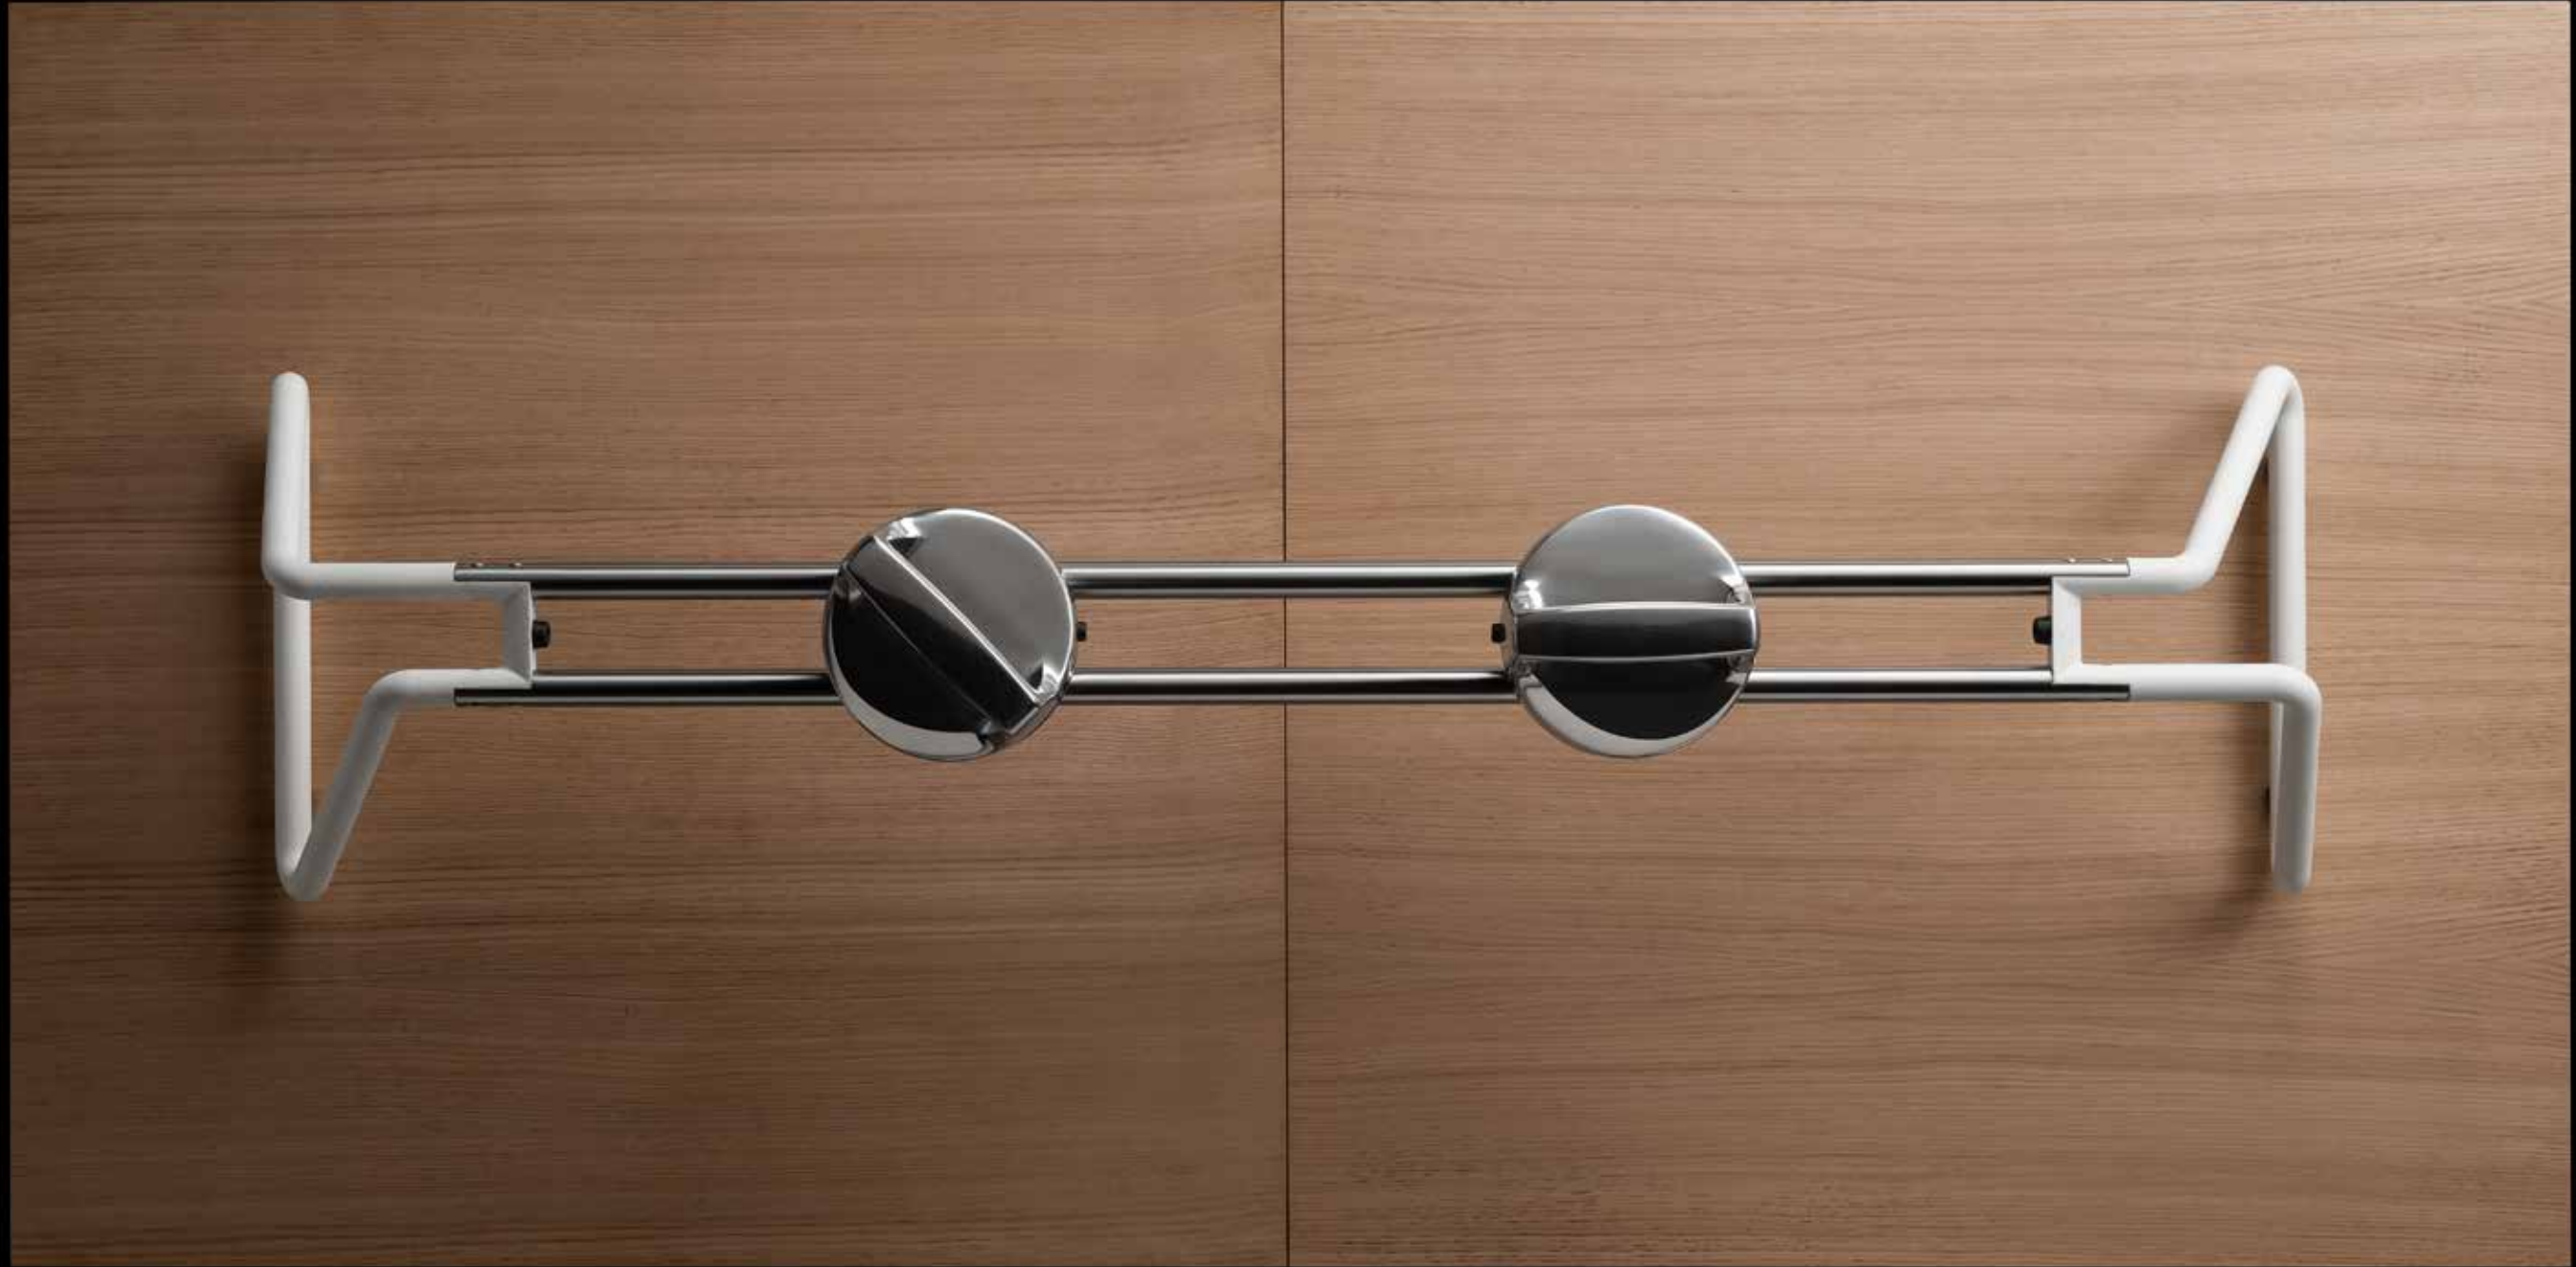

/ YOGA WHEEL STATION

This relative newcomer to the world of yoga practices is a narrow, but wide, cylinder made of stainless steel. It's used to deepen stretches to enhance flexibility, offering a more challenging balance practice, or providing support for difficult poses.

/ AB BAR PIECE

This is a professional and innovative version of an old-school ab wheel. The handlebar, incorporated into a specially designed parallel steel track, allow for a smooth, guided movement.

Free standing accessory.

/ DOUBLE AB BAR PIECE

This is a professional and innovative version of an old-school ab wheel. The handlebar, incorporated into a specially designed parallel steel track, allow for a smooth, guided movement. Free standing accessory.

/ SLIDING PUSH-UPS PIECE

Sliding Push Up brings the workout to another level, with sliding of the main handles and improved personal training. Thanks to the force of gravity, Sliding Push Up enables the muscles to be trained in different ways. Free standing accessory.