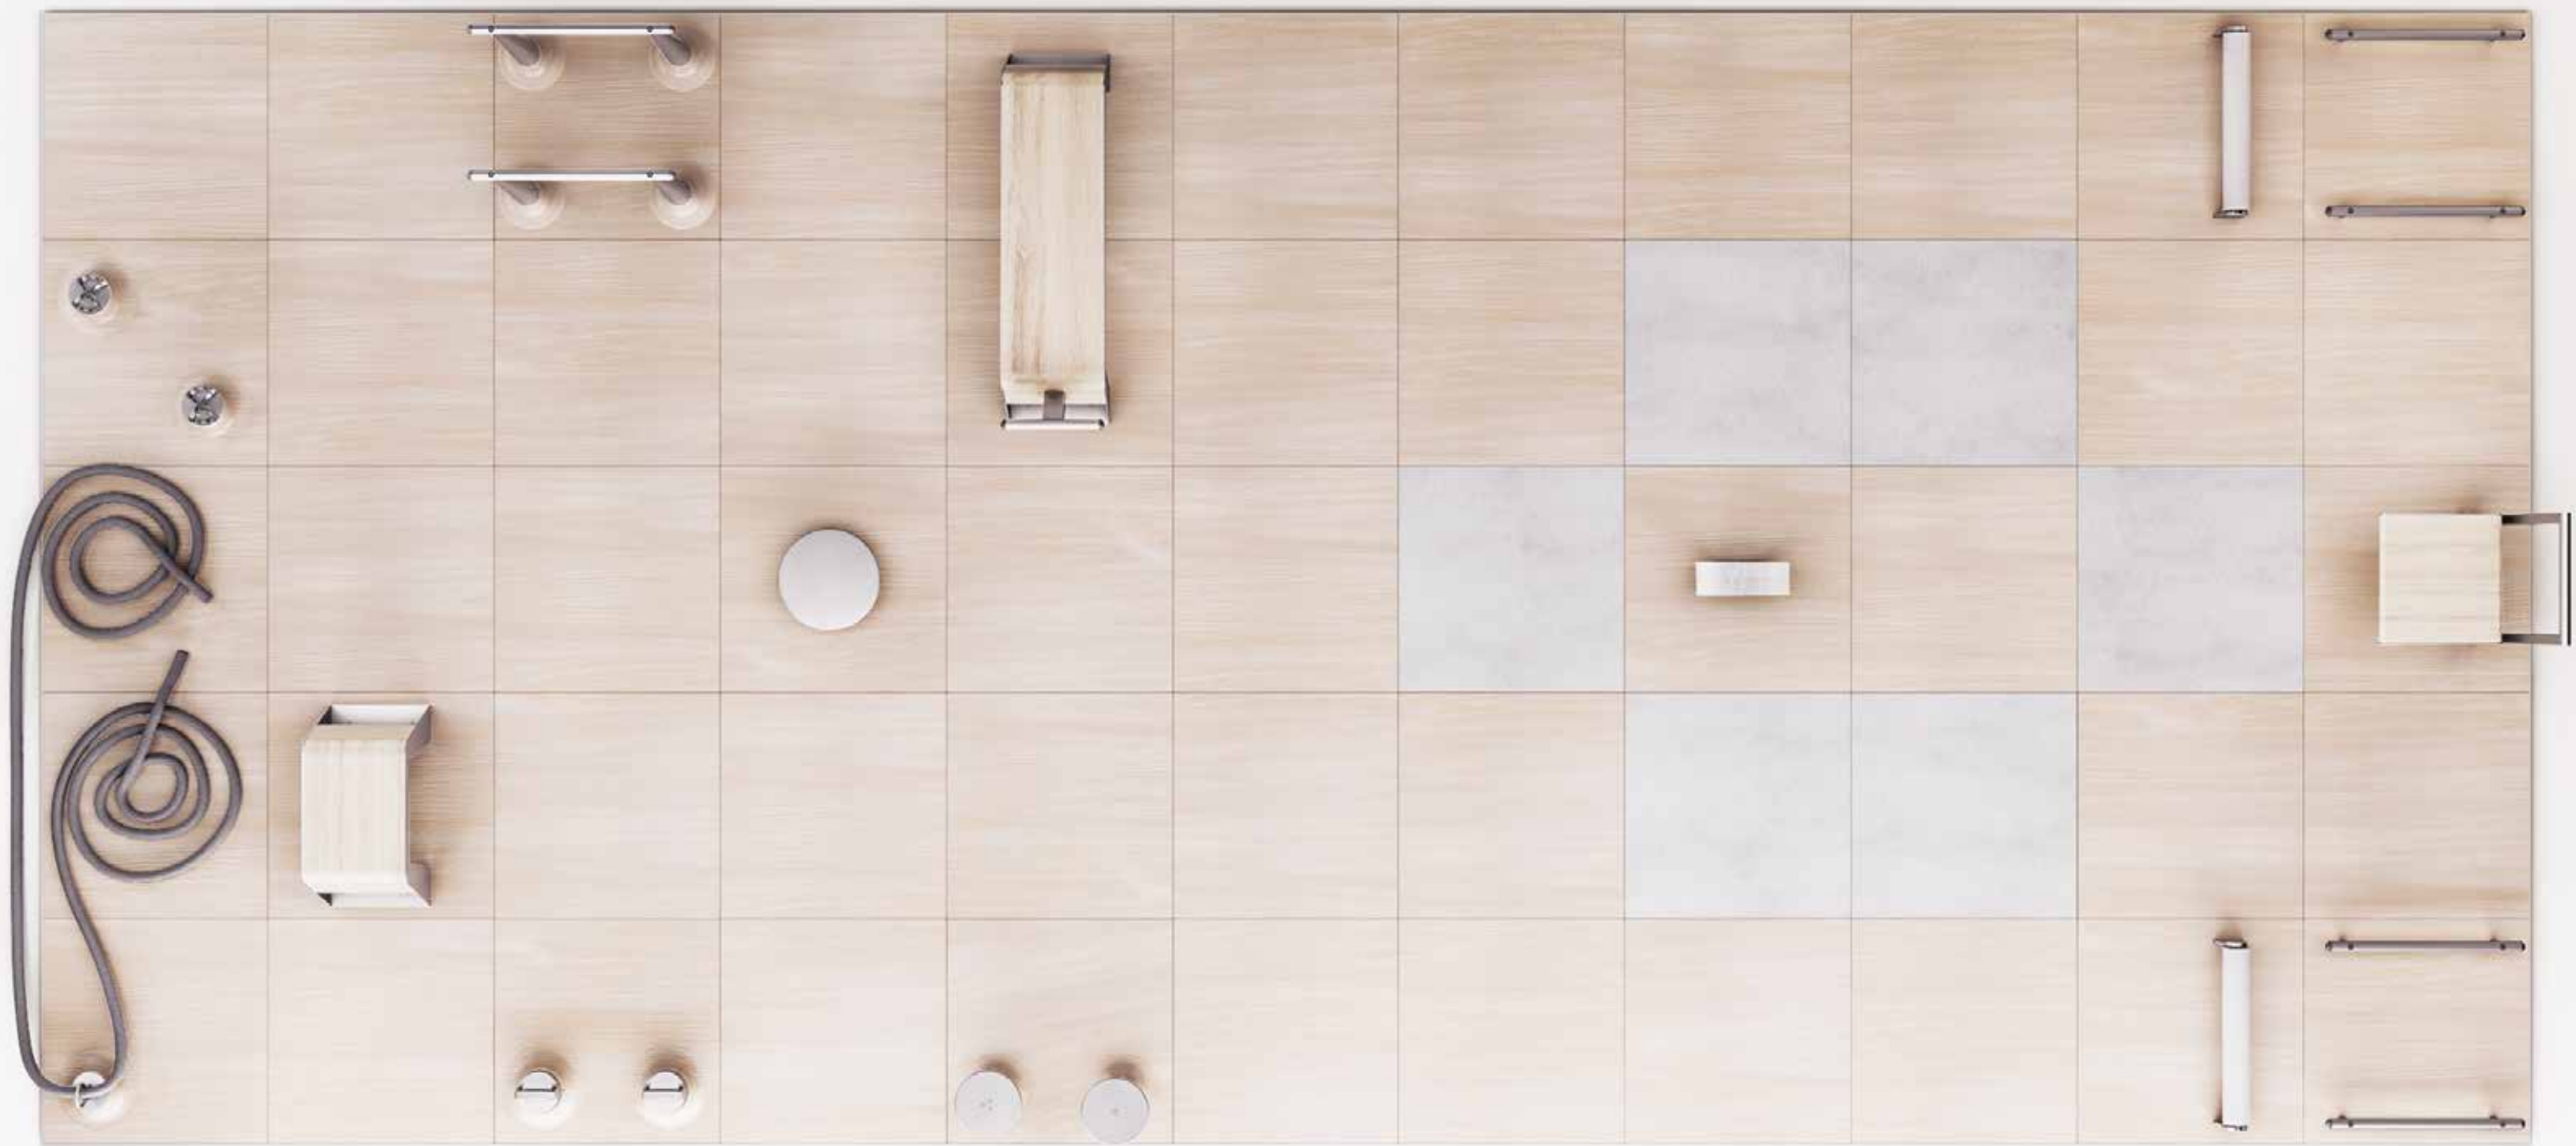

MIYMANDALA

THE TAILOR MADE WELLNESS PLACE

Wellness is something personal,
an individual experience
in a world full of standards.

INDEX

/ Our Philosophy	012
/ Yoga & Meditation tiles	014
/ Functional tiles	040
/ Materials	090
/ Woods	096
/ Frame	098
/ MyEquilibria App	102
/ Awards & Nominations	104
/ Offices & Distributors	106

/ YOGA WHEEL STATION

This relative newcomer to the world of yoga practices is a narrow, but wide, cylinder made of stainless steel. It's used to deepen stretches to enhance flexibility, offering a more challenging balance practice, or providing support for difficult poses.

/ AB BAR PIECE

This is a professional and innovative version of an old-school ab wheel. The handlebar, incorporated into a specially designed parallel steel track, allow for a smooth, guided movement.

Free standing accessory.

/ DOUBLE AB BAR PIECE

This is a professional and innovative version of an old-school ab wheel. The handlebar, incorporated into a specially designed parallel steel track, allow for a smooth, guided movement. Free standing accessory.