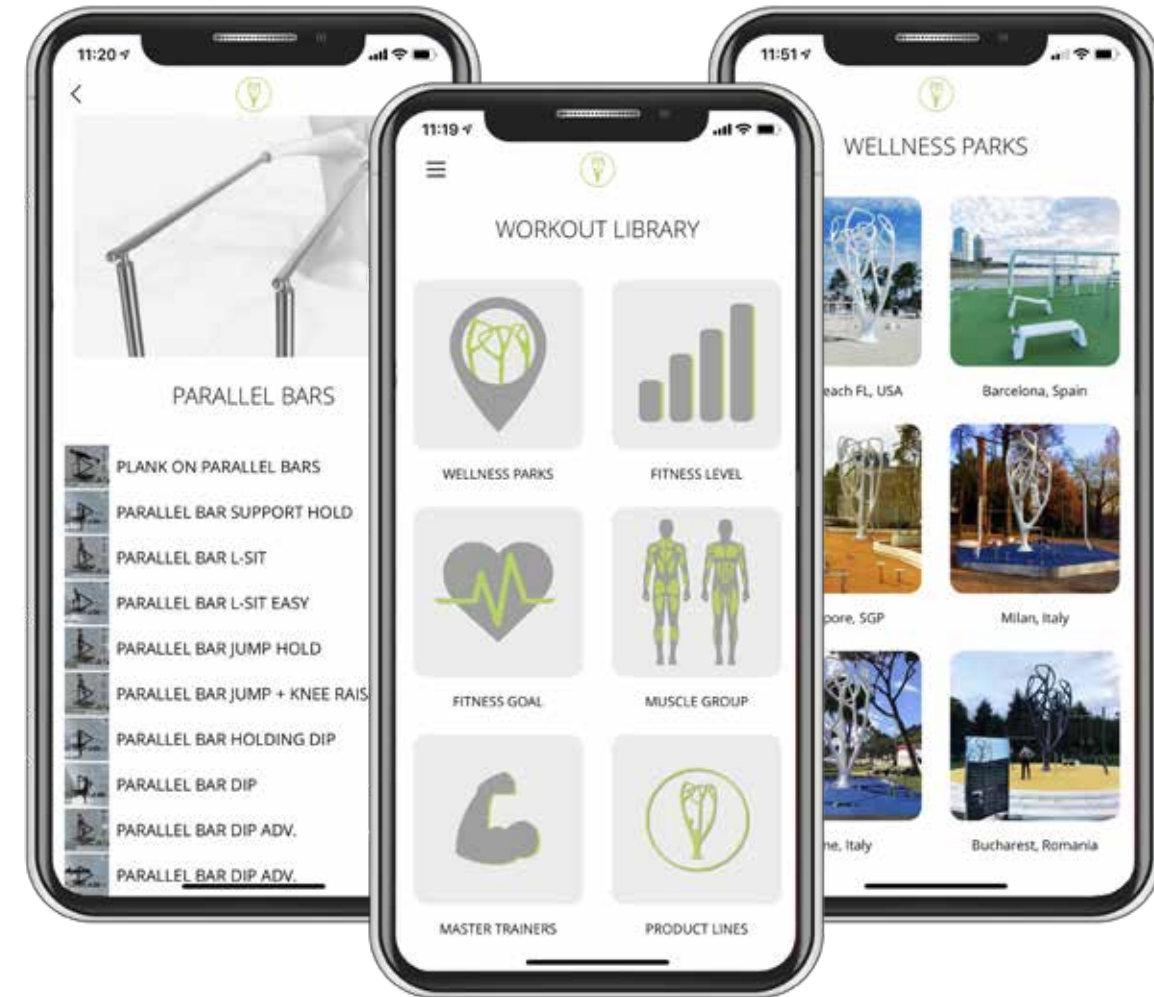

/ MYEQUILIBRIA APP

There are over 500 videos in the MyEquilibria workout protocol conceived by personal trainers. This video library will continue to expand and empower thanks to the numerous collaborations established with elite trainers and athletes worldwide.

It's easy to create a customized workout program by choosing a difficulty level, your favorite equipment, and the wellness goals you'd like to focus on.